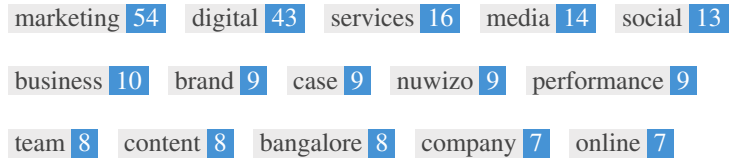

Keywords Cloud

This Keyword Cloud provides an insight into the frequency of keyword usage within the page.

It's important to carry out keyword research to get an understanding of the keywords that your audience is using. There are a number of keyword research tools available online to help you choose which keywords to target.

Keyword Consistency

Keywords	Freq	Title	Desc	<H>
marketing	54	✓	✓	✓
digital	43	✓	✓	✓
services	16	✗	✗	✓
media	14	✗	✓	✓
social	13	✗	✓	✓
business	10	✗	✗	✗
brand	9	✗	✓	✓
case	9	✗	✗	✓
nuwizo	9	✓	✓	✓
performance	9	✗	✗	✓
team	8	✗	✗	✗
content	8	✗	✗	✓
bangalore	8	✓	✓	✓
company	7	✓	✗	✓
online	7	✗	✓	✓

This table highlights the importance of being consistent with your use of keywords.

To improve the chance of ranking well in search results for a specific keyword, make sure you include it in some or all of the following: page URL, page content, title tag, meta description, header tags, image alt attributes, internal link anchor text and backlink anchor text.